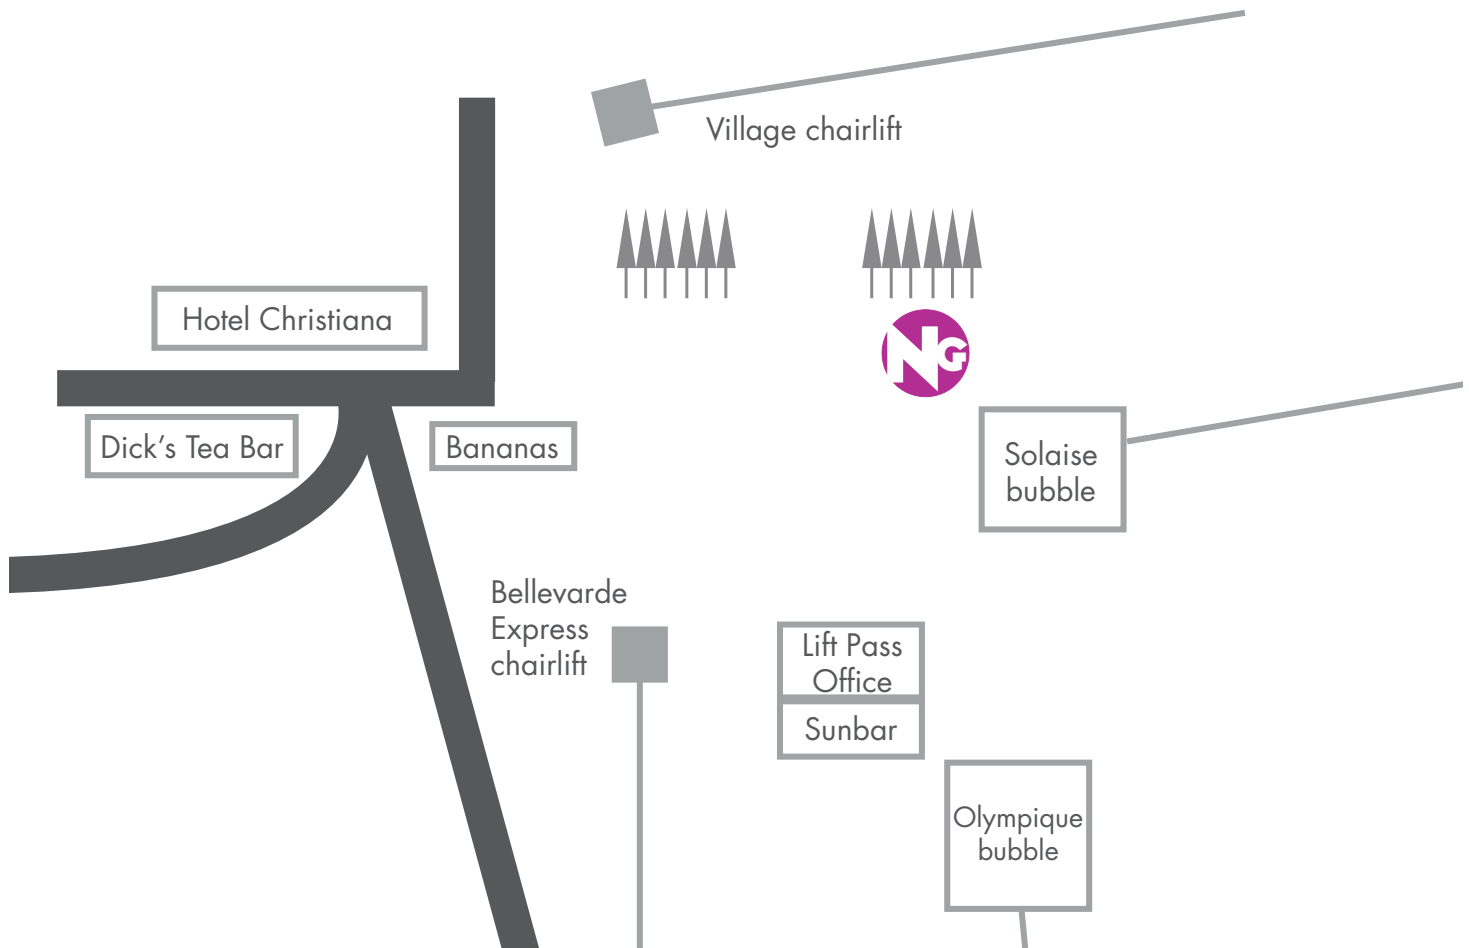

VAL D'ISÈRE MEETING POINT

Our meeting point is situated near to the Solaise Express in Val Centre. Look out for our team in bright orange uniforms!

DON'T FORGET

Insurance - Keep details on you at all times.