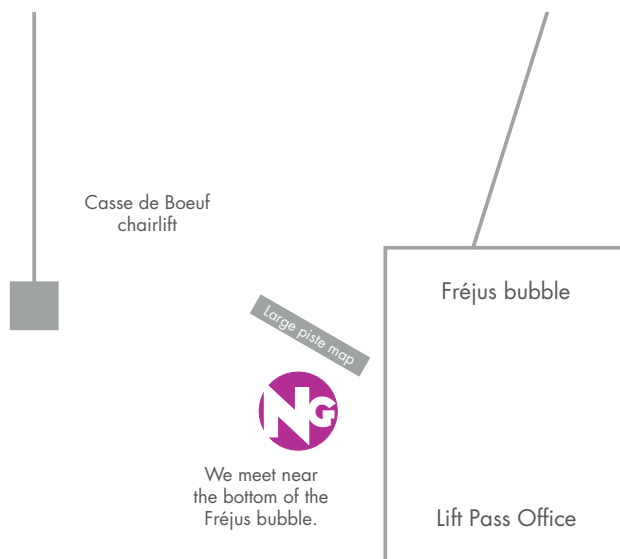

# SERRE CHEVALIER MEETING POINTS

## Monêtier Meeting Point

Our meeting points are based in Monêtier (our main base, at the bottom of the BACHAS chairlift) and Villeneuve-Le Bez (at the bottom of the Fréjus bubble). Look out for our team in bright orange uniforms!

## Villeneuve Meeting Point