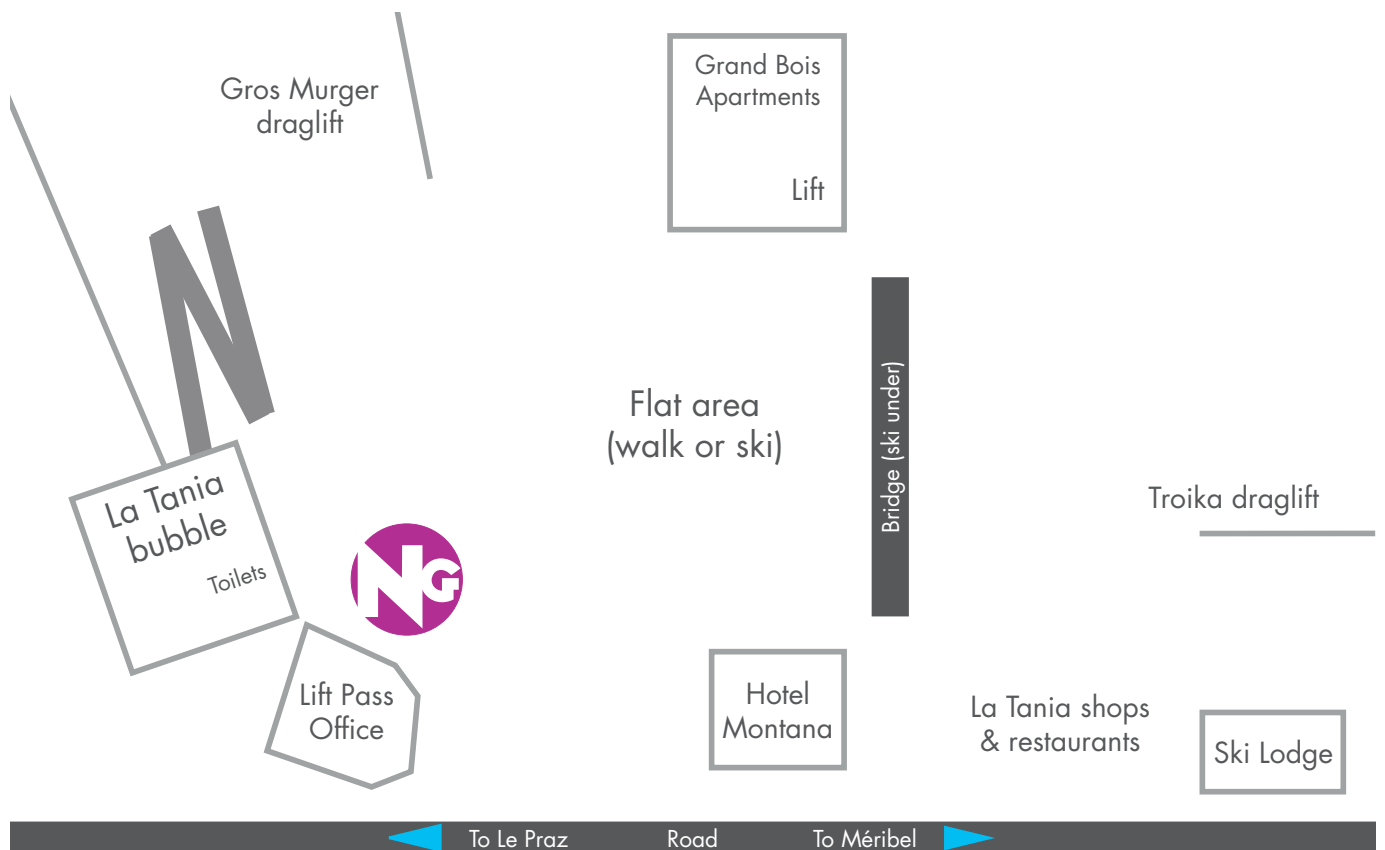

LA TANIA MEETING POINT

Our meeting point is just to the left of the lift pass office, which is next to the La Tania gondola. Look out for us in our bright orange uniforms!

DON'T FORGET

Insurance - Keep details on you at all times.